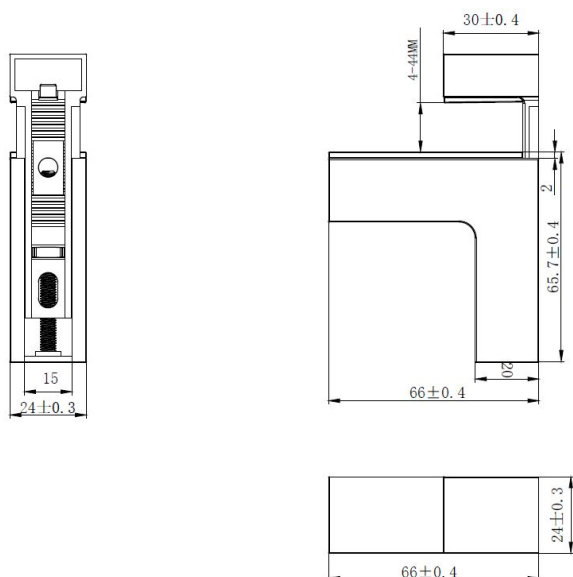

## Description:

Shelf Bracket #54 F/Glass & Wood, 4-40mm SS-Look

## Item number:

22.02.557-0

Units	Box	Carton	HS Code	Barcode
Pcs.	1	100	8302420090	
				5704866102889